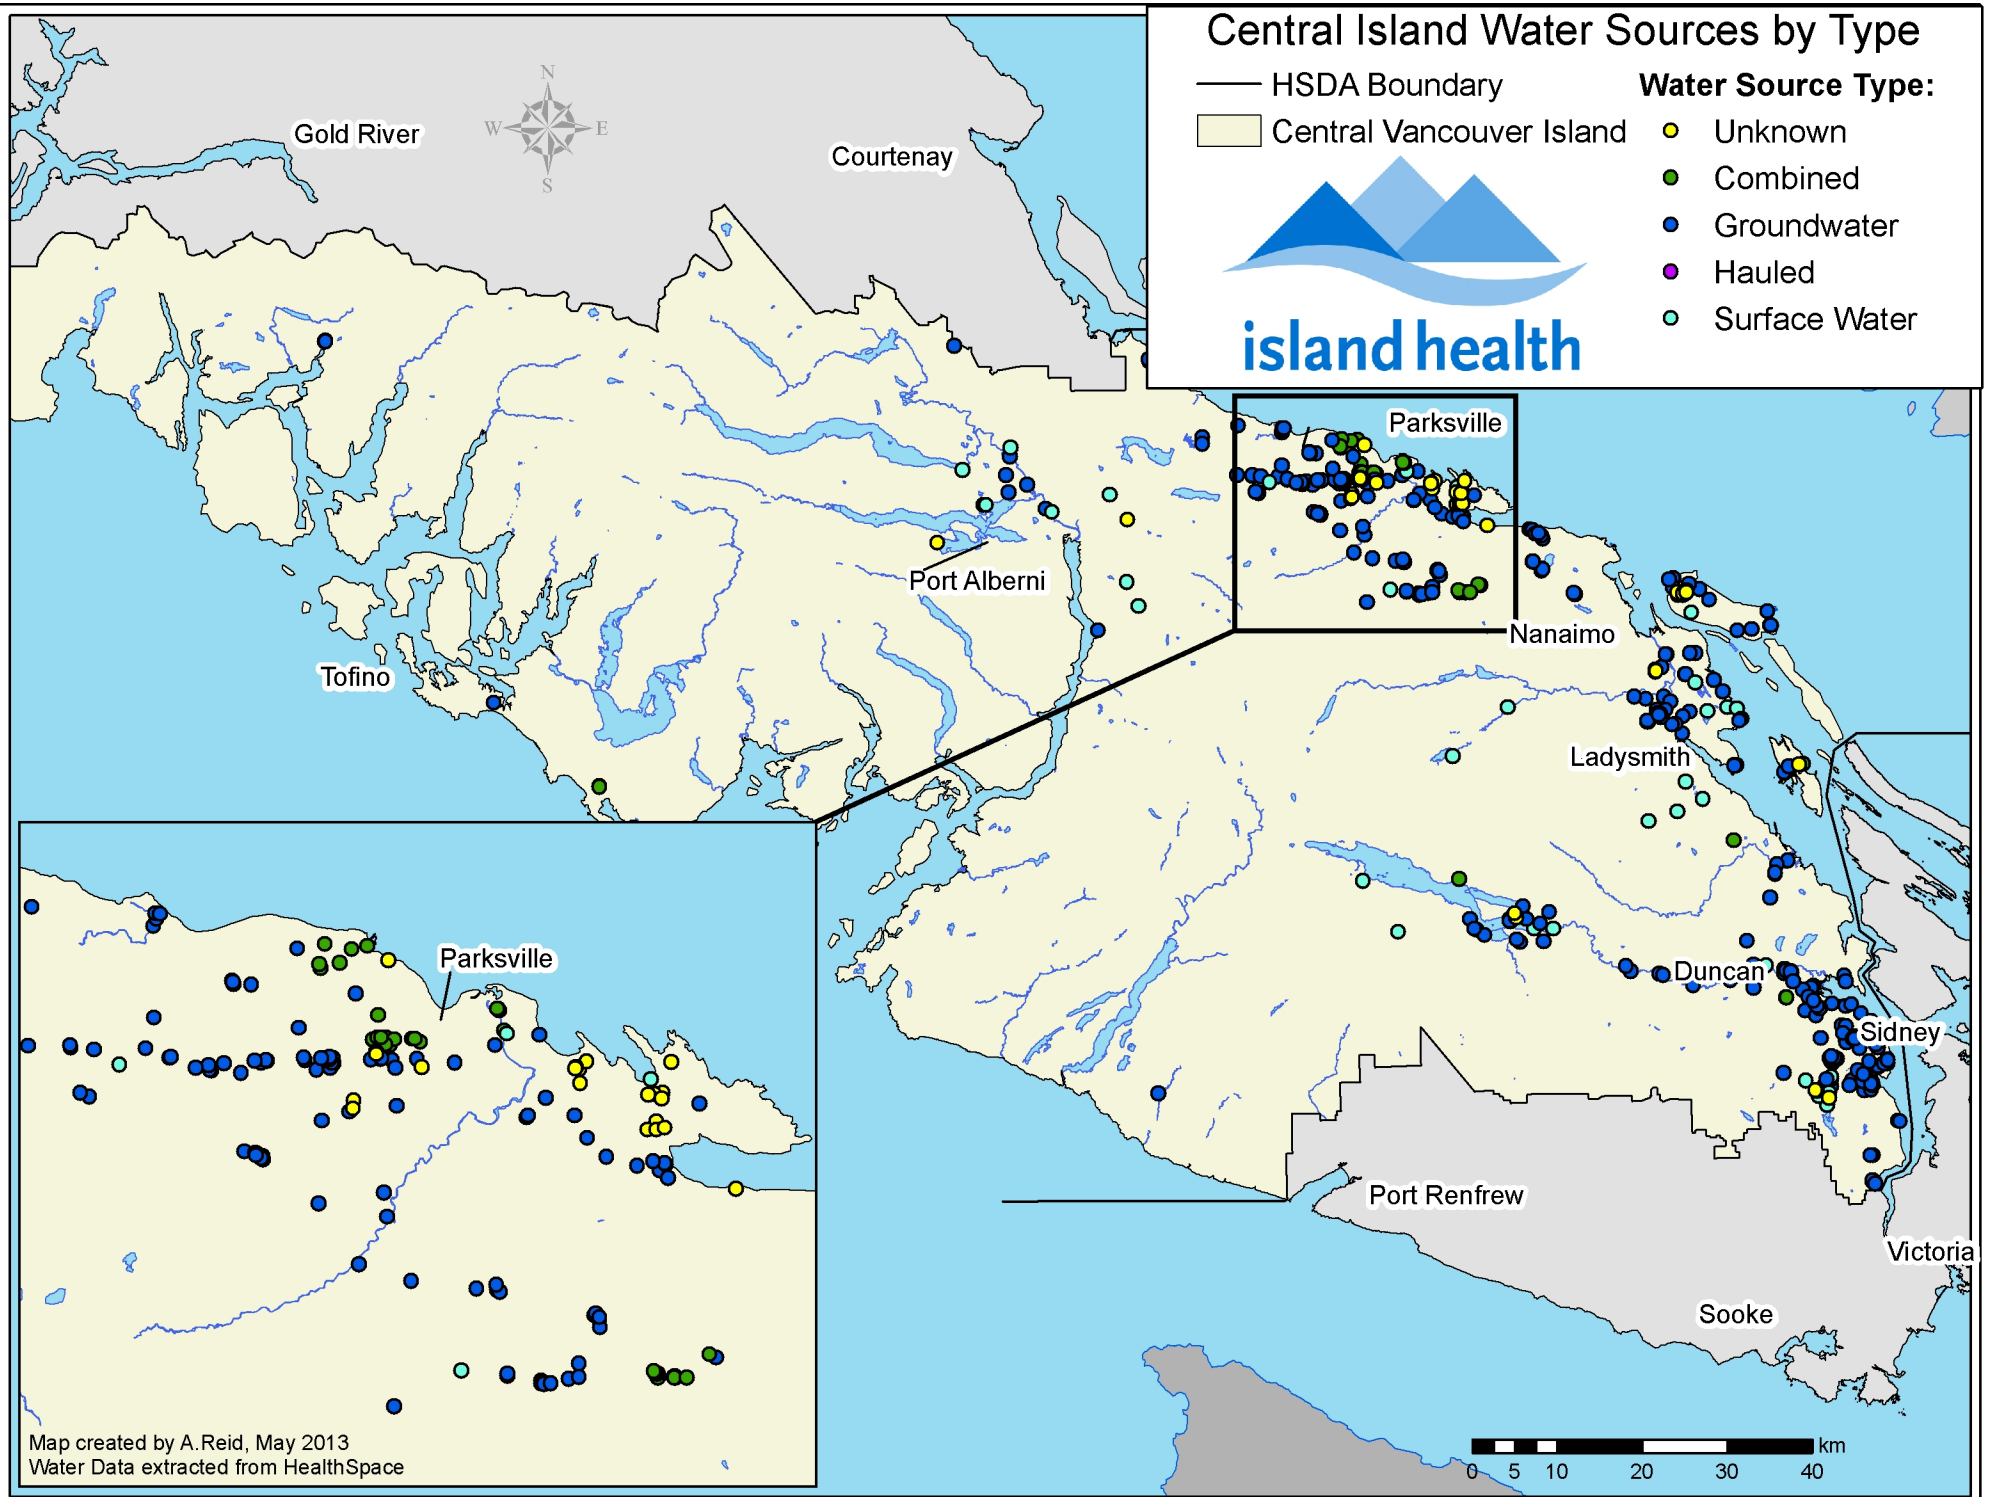

Central Island Water Sources by Type

— HSDA Boundary

Central Vancouver Island

Water Source Type:

● Unknown

● Combined

● Groundwater

● Hauled

● Surface Water

island health

Map created by A.Reid, May 2013
Water Data extracted from HealthSpace