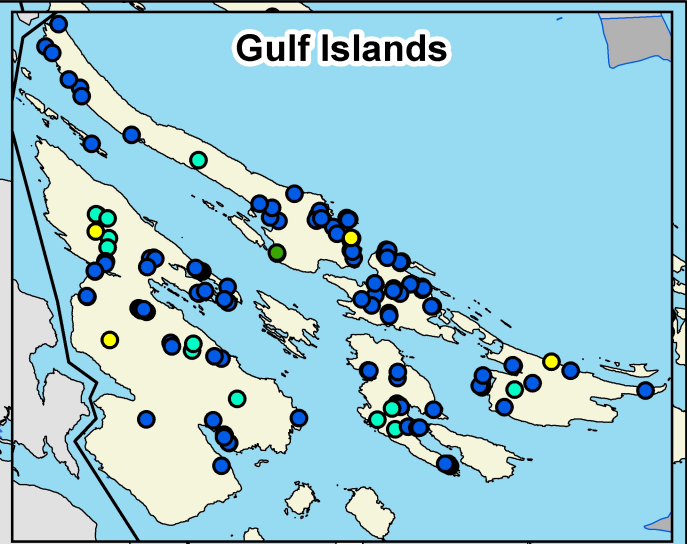

South Island Water Sources by Type

- HSDA Boundary
- South Vancouver Island

Water Source Type:

- Unknown
- Combined
- Groundwater
- Hauled
- Surface Water

Map created by A.Reid, May 2013
Water Data extracted from HealthSpace