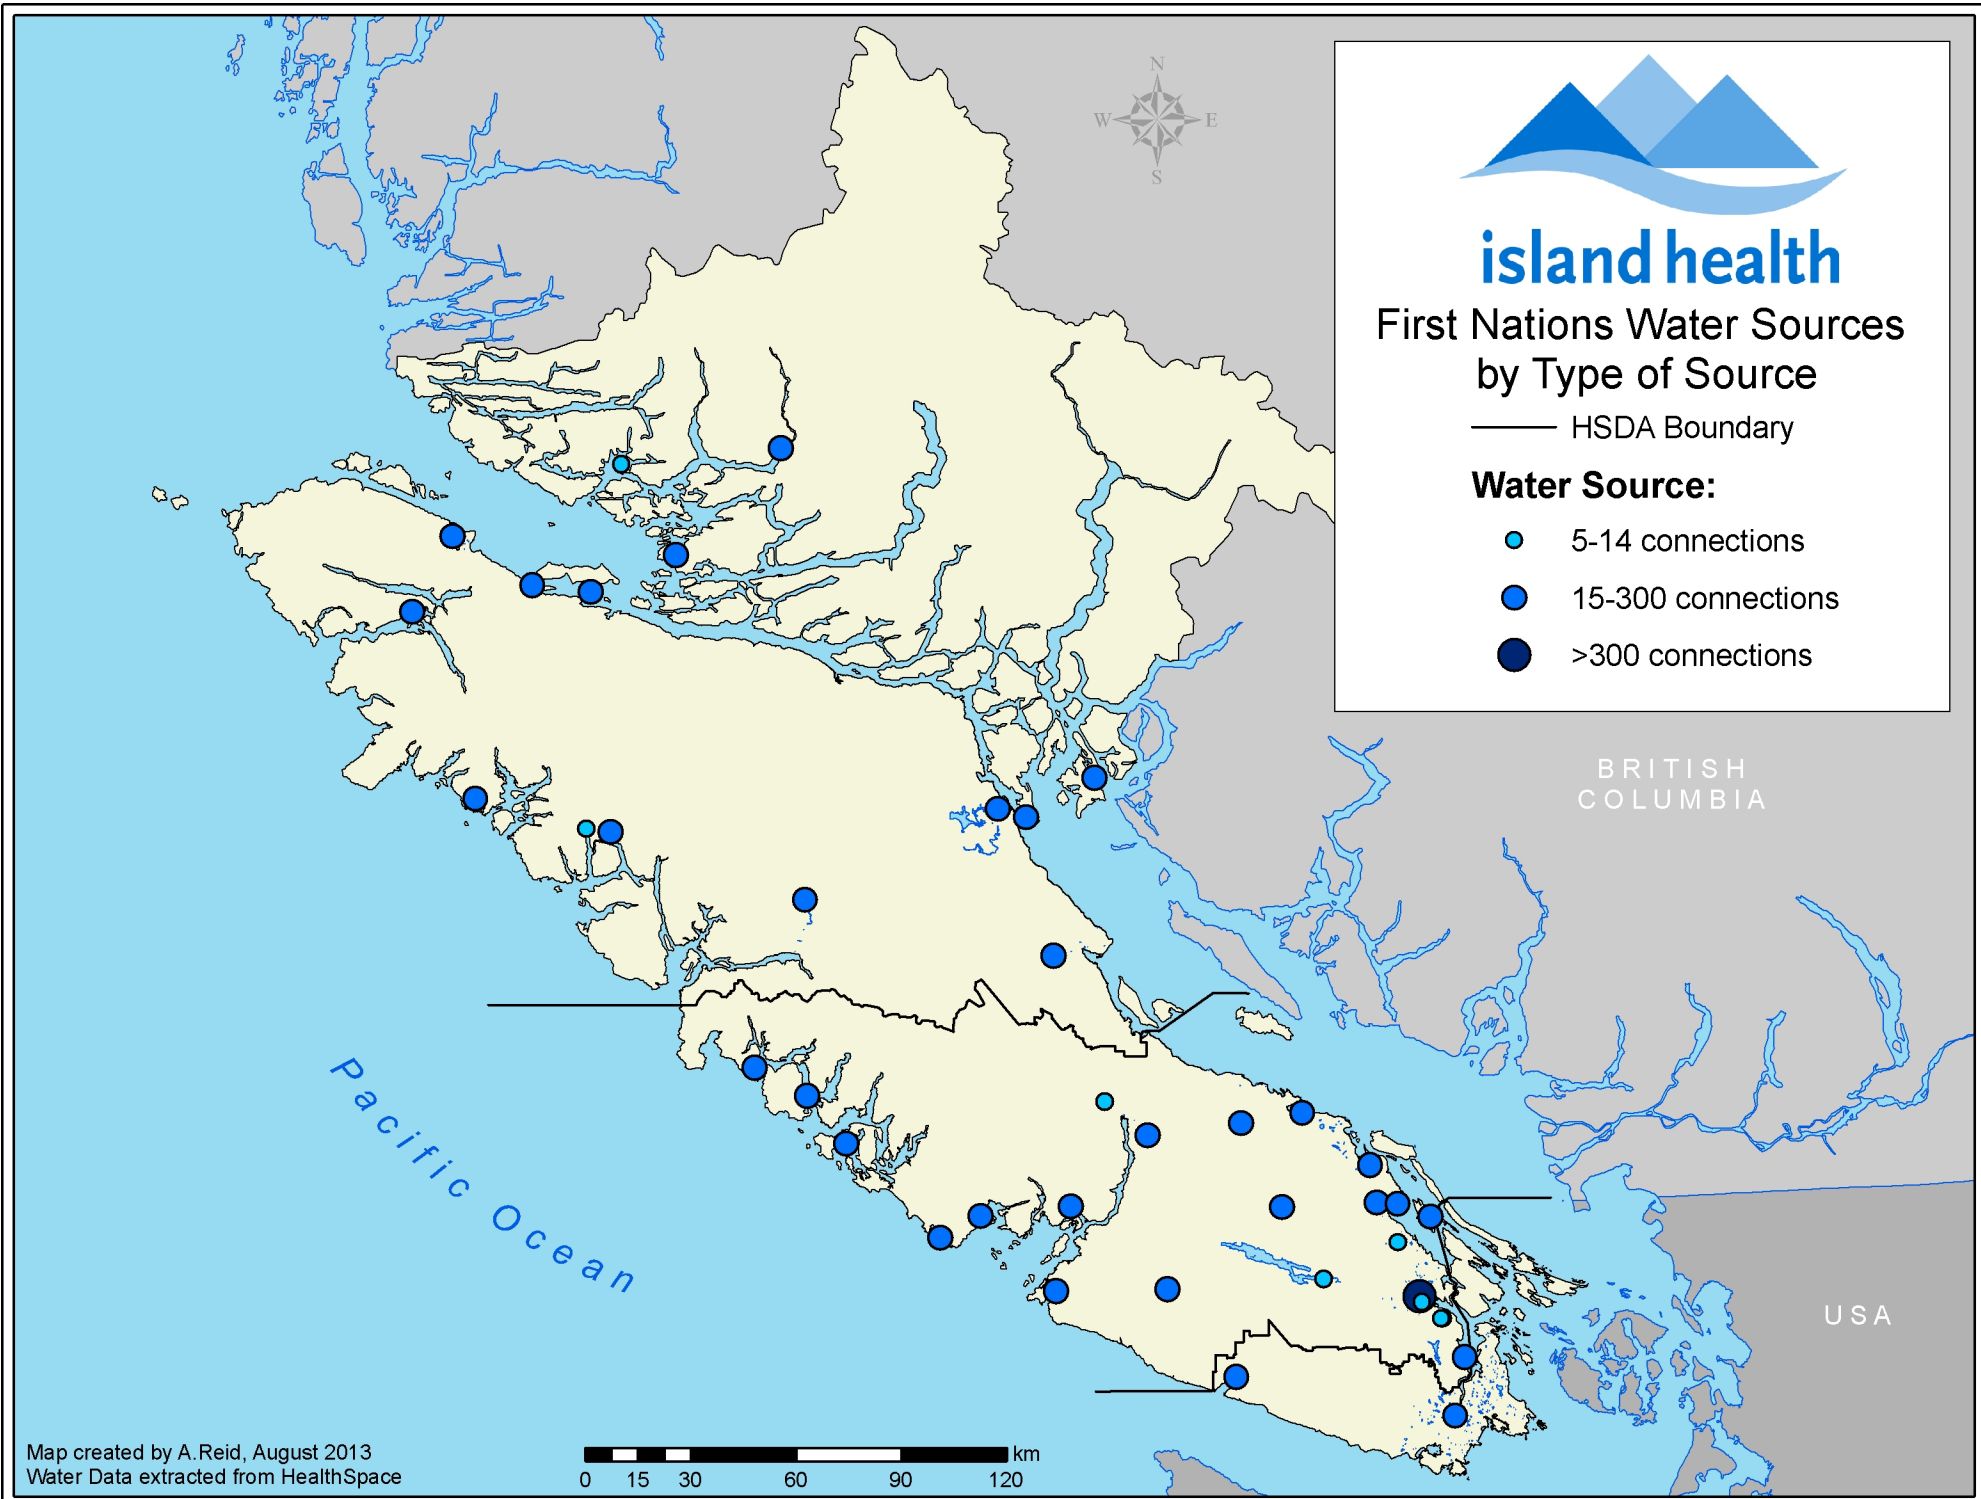

island health

First Nations Water Sources by Type of Source

— HSDA Boundary

Water Source:

- 5-14 connections
- 15-300 connections
- >300 connections

Map created by A.Reid, August 2013
Water Data extracted from HealthSpace

0 15 30 60 90 120 km