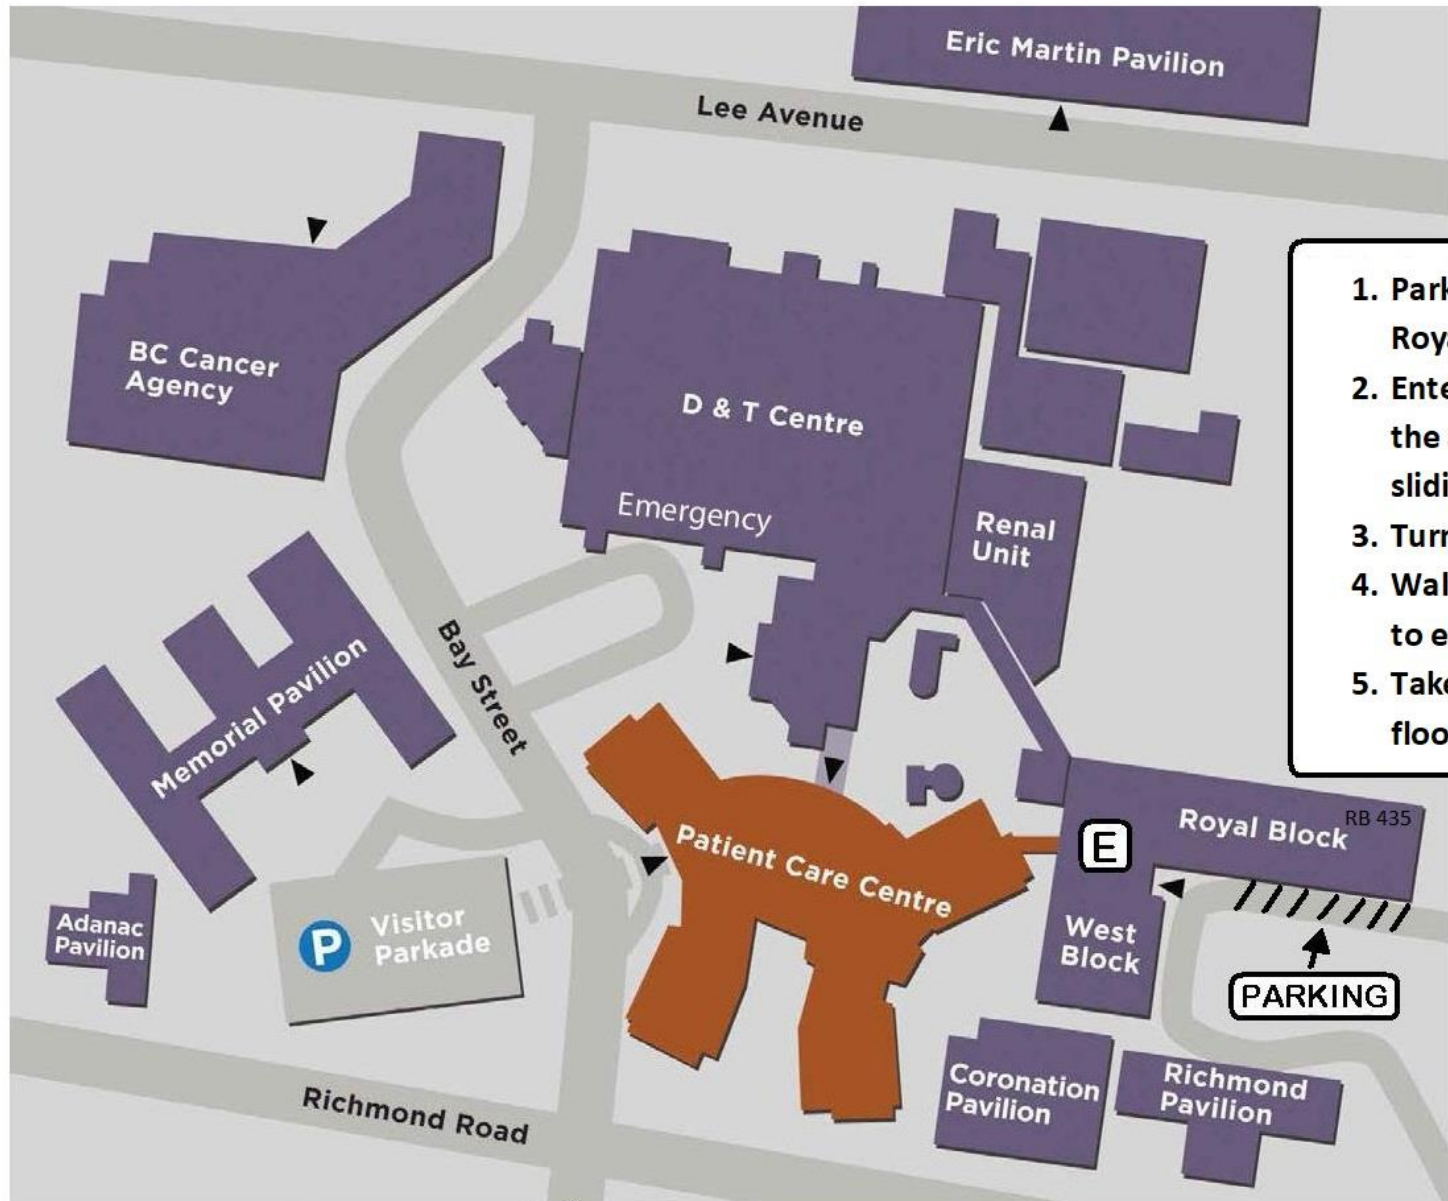

Royal Jubilee Hospital Campus

1. Park alongside the Royal Block.
2. Enter the building at the arrow through the sliding doors.
3. Turn at first right.
4. Walk approx. 10 steps to elevators on left.
5. Take elevator to the 4th floor.

BAY ST

RICHMOND RD

CORONATION AVE