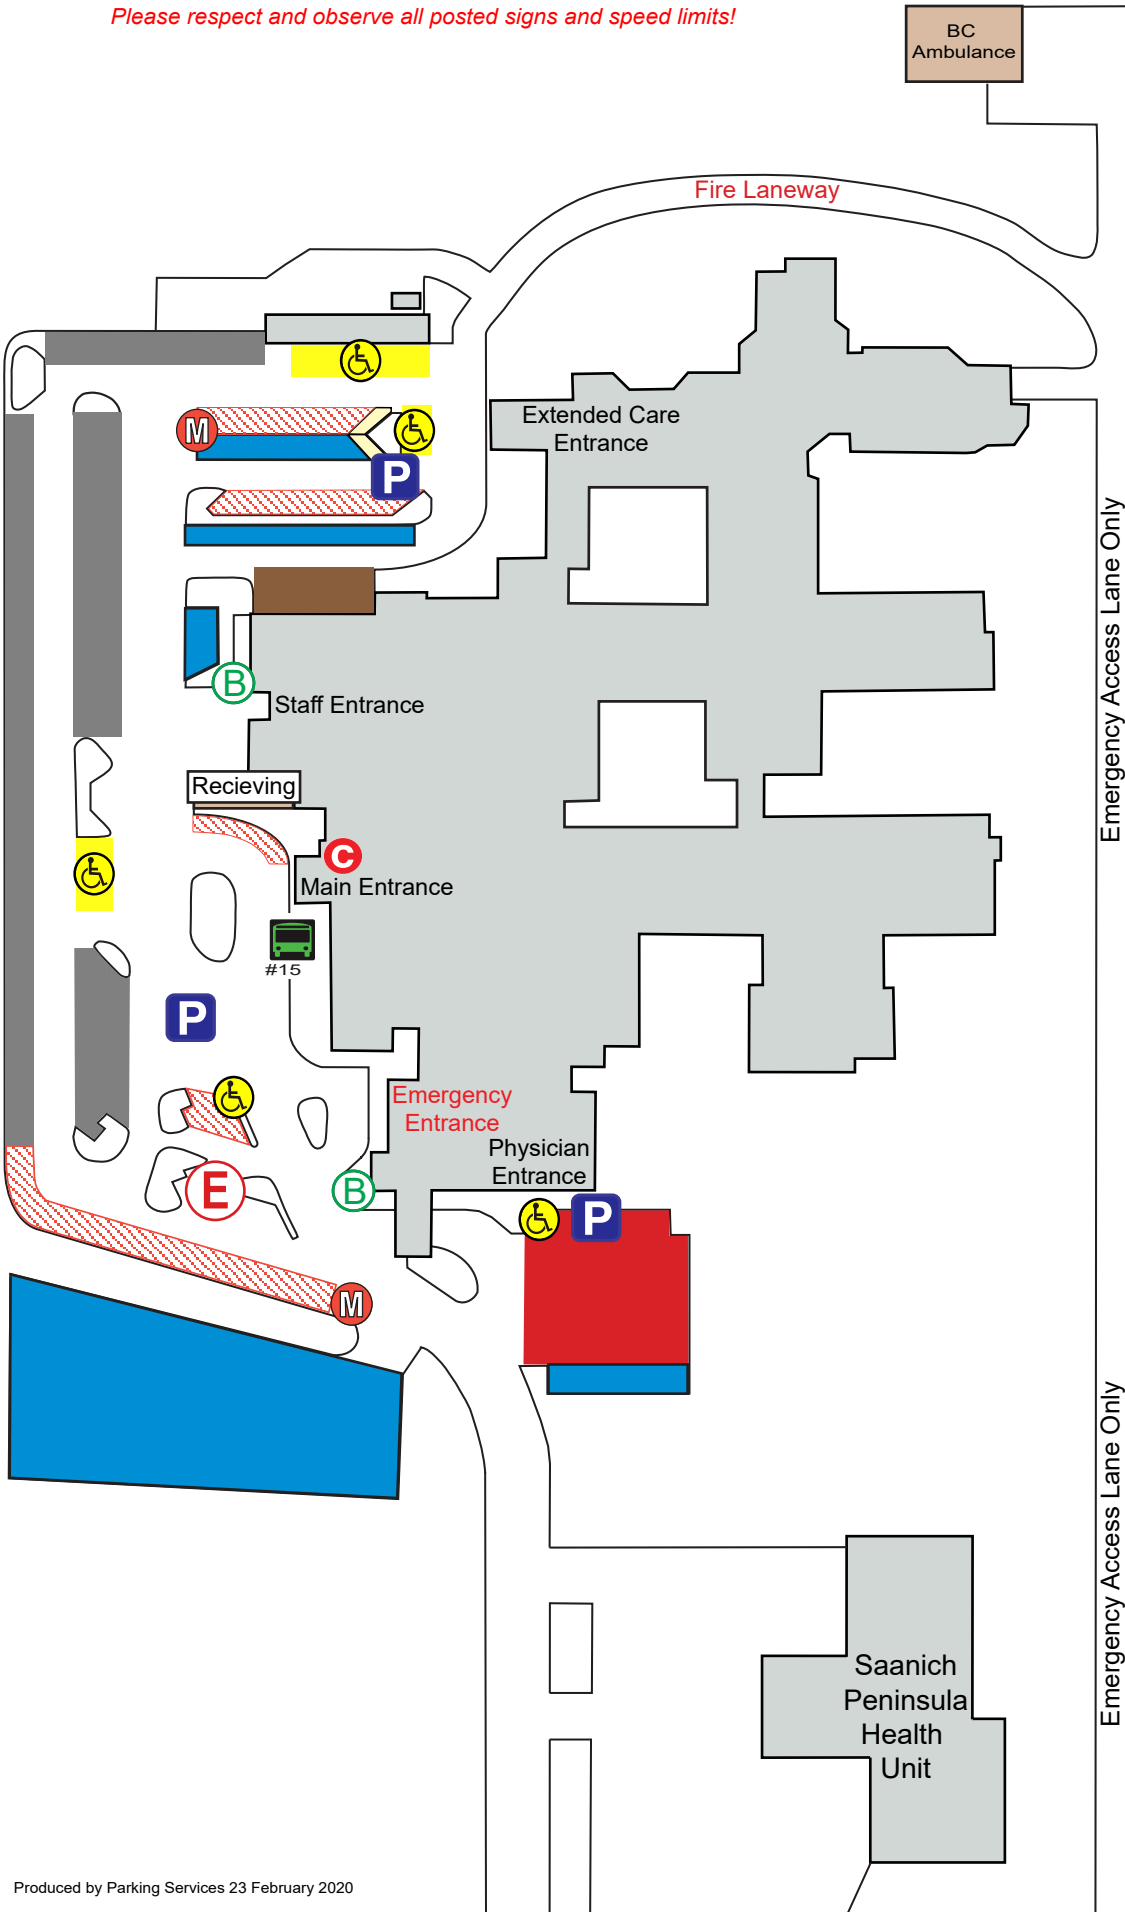

Saanich Peninsula Hospital Parking

Please respect and observe all posted signs and speed limits!

Legend:

- Parking Ticket Machines
- Change Machine
- Public/Staff Scramble
- Persons With Disabilities Public Parking
- Client Only
- Emergency Client Only
- General Staff
- Physician
- Authorized Vehicles Only
- Transport
- BCTransit Bus Stop
- Bicycle Rack
- Motorcycle or Scooter