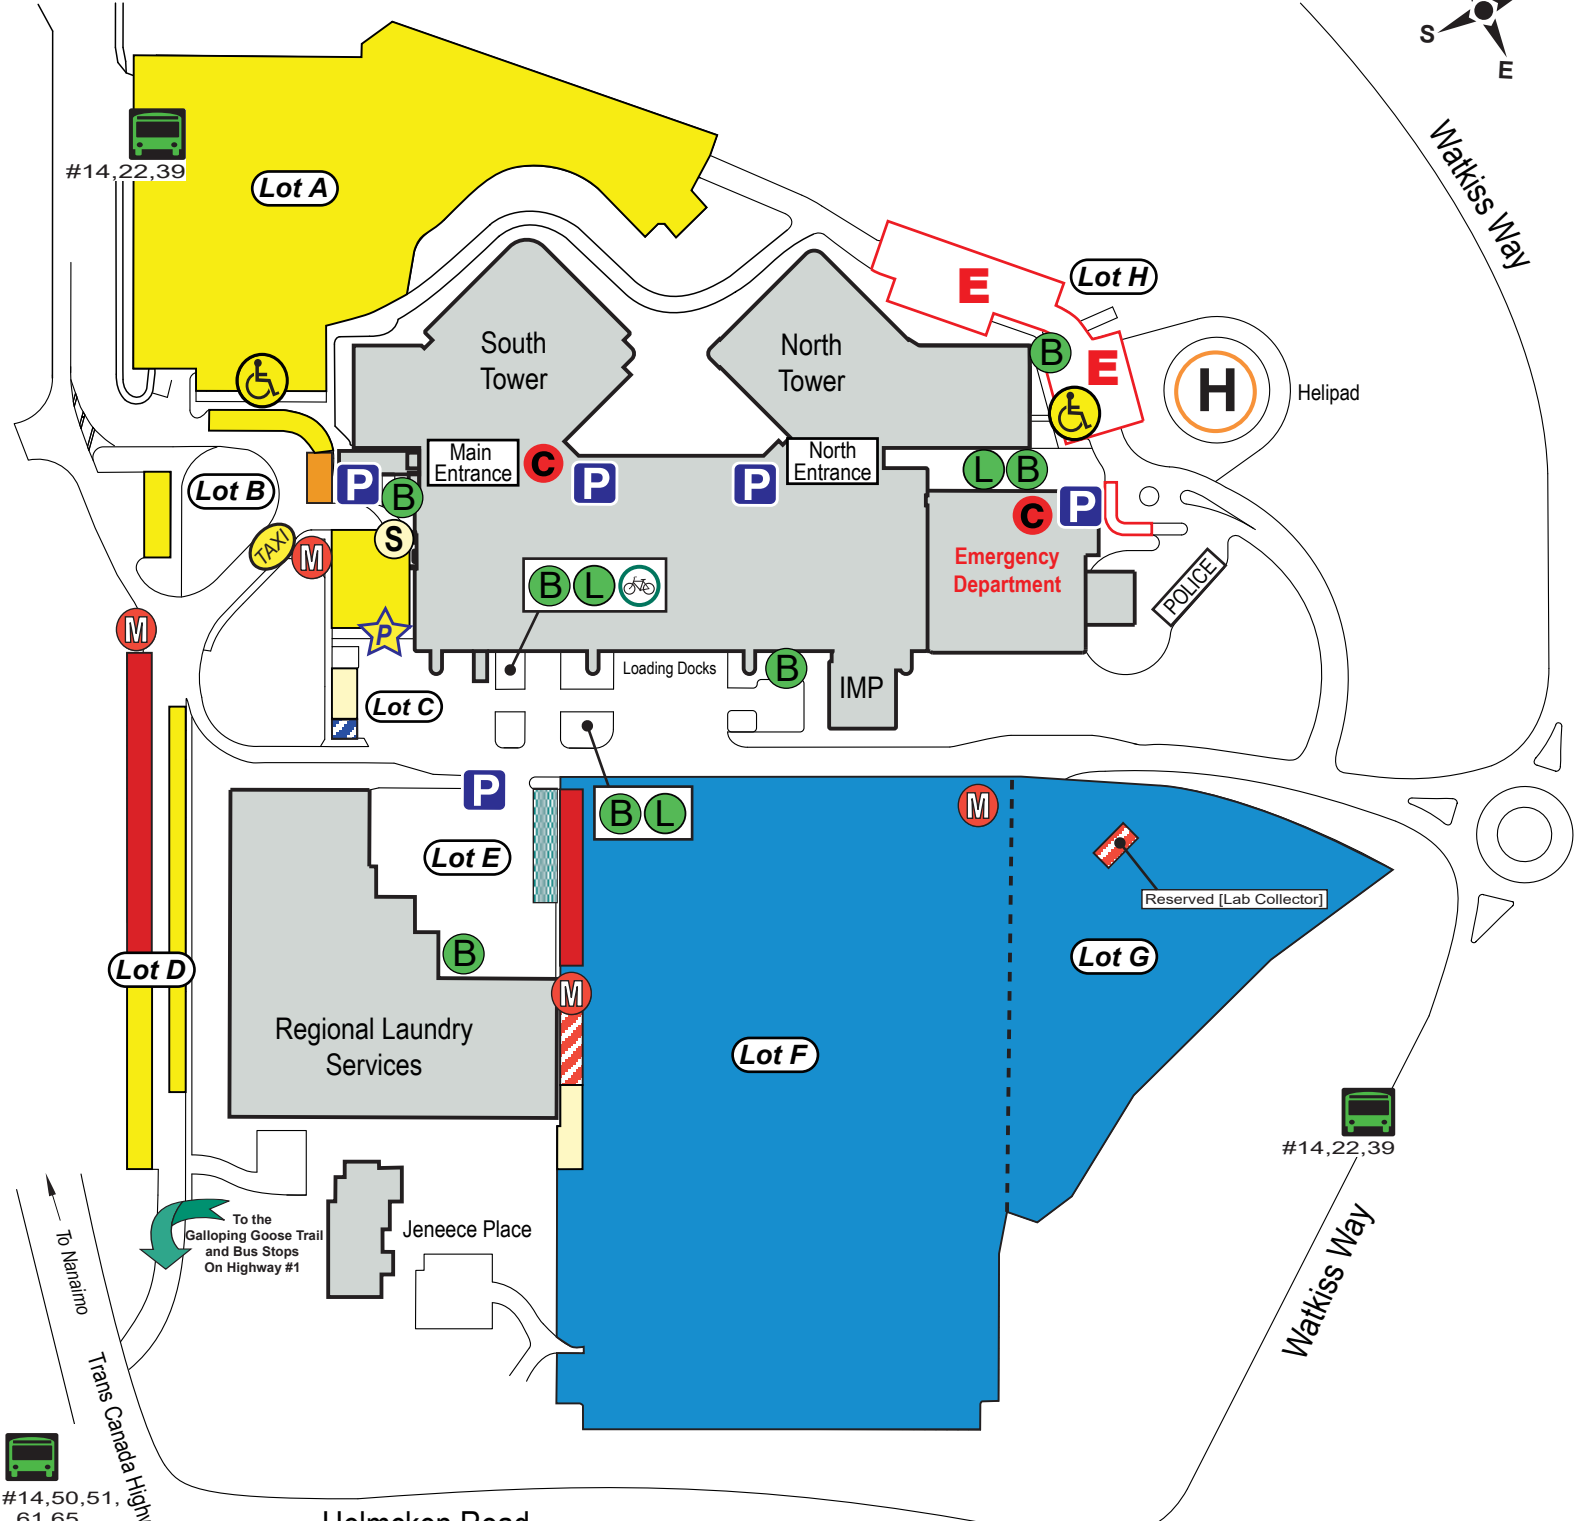

Victoria General Hospital Parking Map

To Nanaimo
To the Galloping Goose Trail and Bus Stops On Highway #1
To Victoria

Victoria General Hospital is a Pay-By-Space Parking Facility. Signage in the parking lots will direct you to the Pay Meters located at the entrances. *Please respect and observe all posted signs and speed limits!*

Legend:

Parking Office	Emergency Client Only	Contractor	BCTransit Bus Stop
Parking Ticket Machines	General Staff	Carpool (Midnight to 10:00 am)	Bicycle Compound
Change Machine	Staff Reserved	TAXI Service	Bicycle Rack
Public Parking	Physician	VIHA Shuttle Bus (Route #7)	Bicycle Locker
Persons With Disabilities Public Parking	Fleet	Patient Transfer, HandyDART	Motorcycle or Scooter

Parking Lot Restrictions: Lot C - Short Term one hour maximum parking