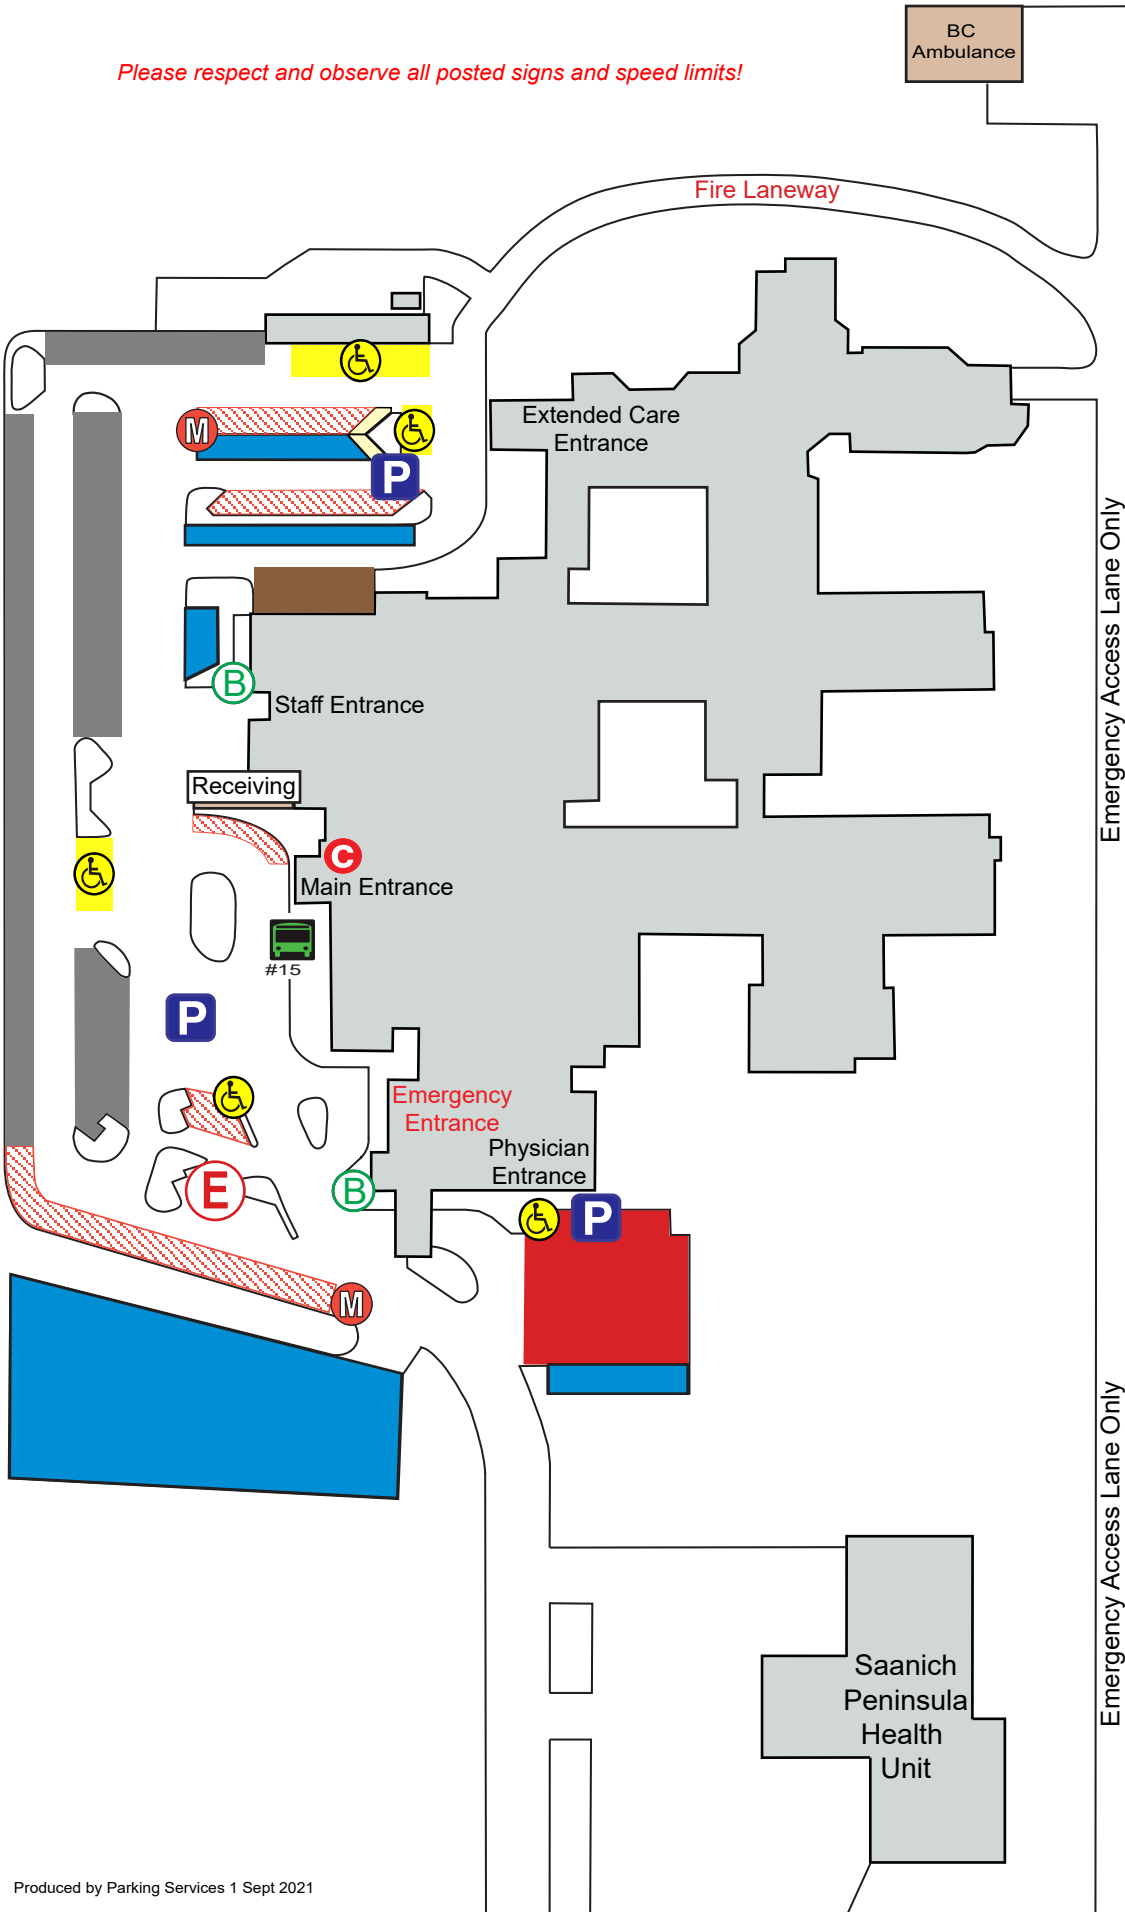

# Saanich Peninsula Hospital Parking

Please respect and observe all posted signs and speed limits!

## Legend:

- Parking Ticket Machines
- Change Machine
- Public/Staff Scramble
- Persons With Disabilities Public Parking
- Client Only
- Emergency Client Only
- General Staff
- Physician
- Authorized Vehicles Only
- Transport
- BCTransit Bus Stop
- Bicycle Rack
- Motorcycle or Scooter