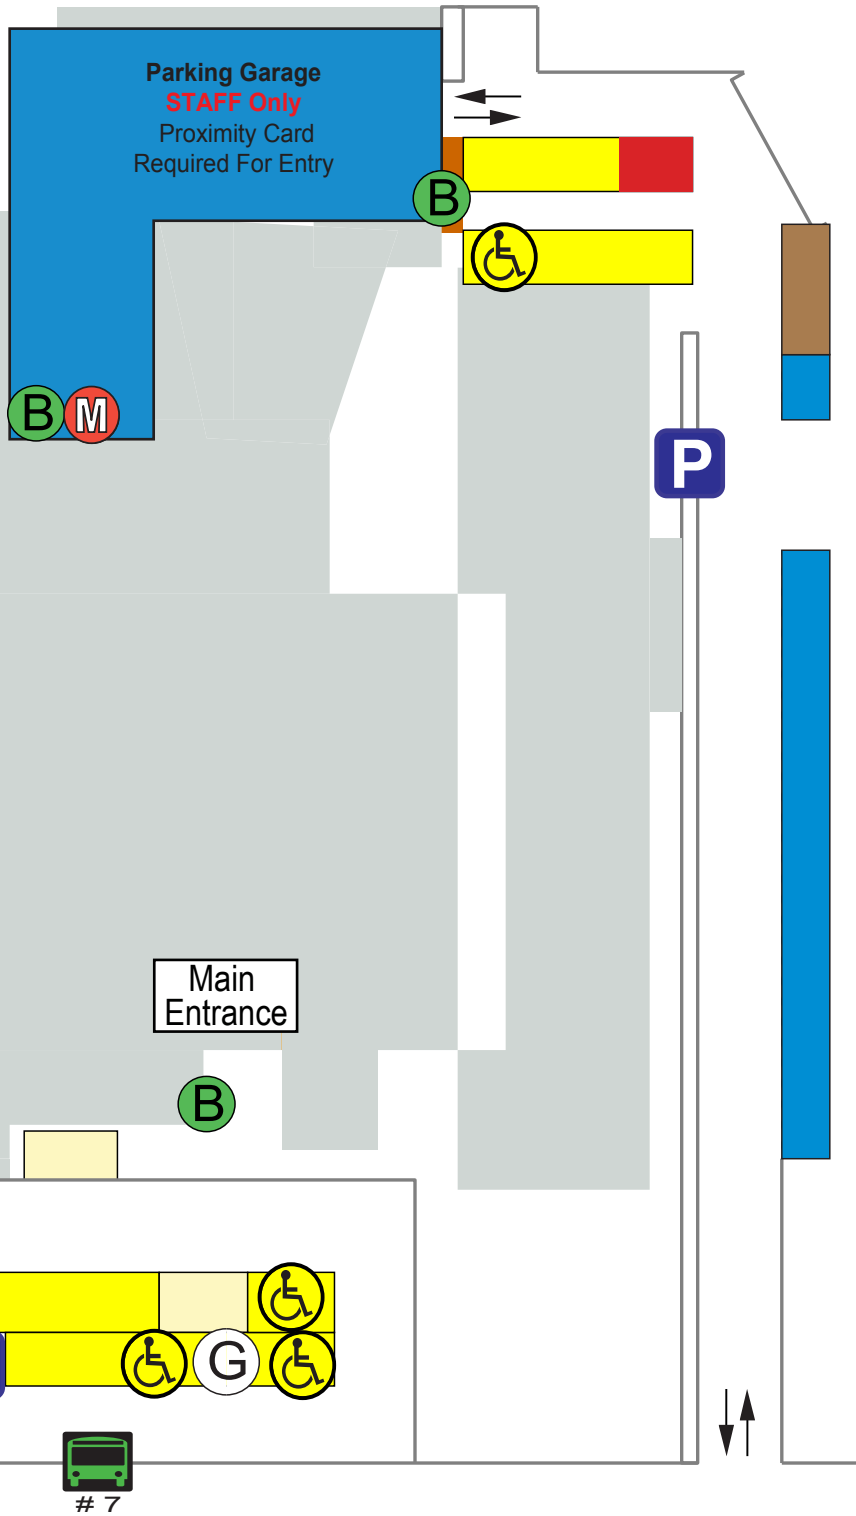

GLENGARRY HOSPITAL Parking Map

Legend:

- Parking Ticket Machines
- Public Parking
- Persons With Disabilities Public Parking
- Gift Shop
- Staff
- Physician
- Authorized FMO Vehicles
- VIHA Transport
- BCTransit Bus Stop
- Bicycle Rack
- Motorcycle or Scooter

Loading Docks

Main Entrance

B

P

7

1780 Fairfield Road

'Please respect the surrounding neighbors by observing posted signs and speed limits'

For your safety and convenience please observe signage on roadways and parking areas at Island Health sites